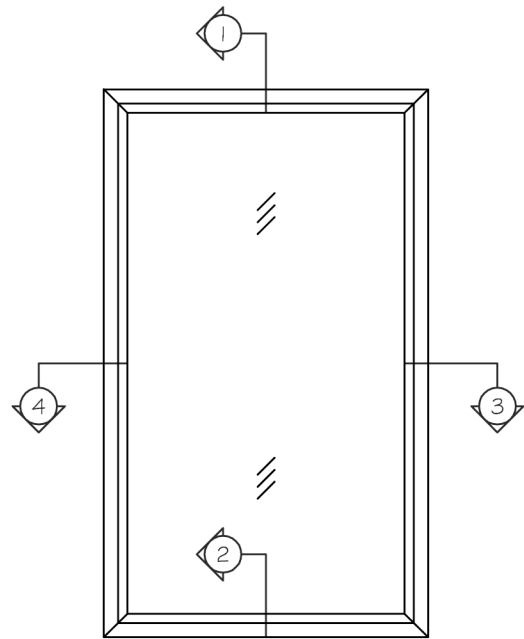

CVP-210 PICTURE / FIXED REPLACEMENT FULLY WELDED VINYL WINDOW

SCALE: 1:2

TOP VIEW

SIDE VIEW

ELEVATION
SCALE: NTS