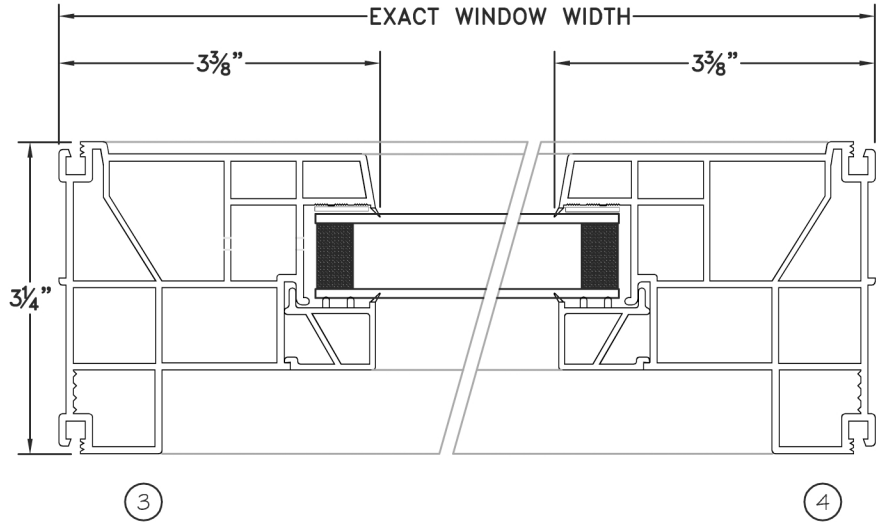

CVP-210 PICTURE / FIXED REPLACEMENT FULLY WELDED VINYL WINDOW

SCALE: 1:2

TOP VIEW

SIDE VIEW

ELEVATION
SCALE: NTS