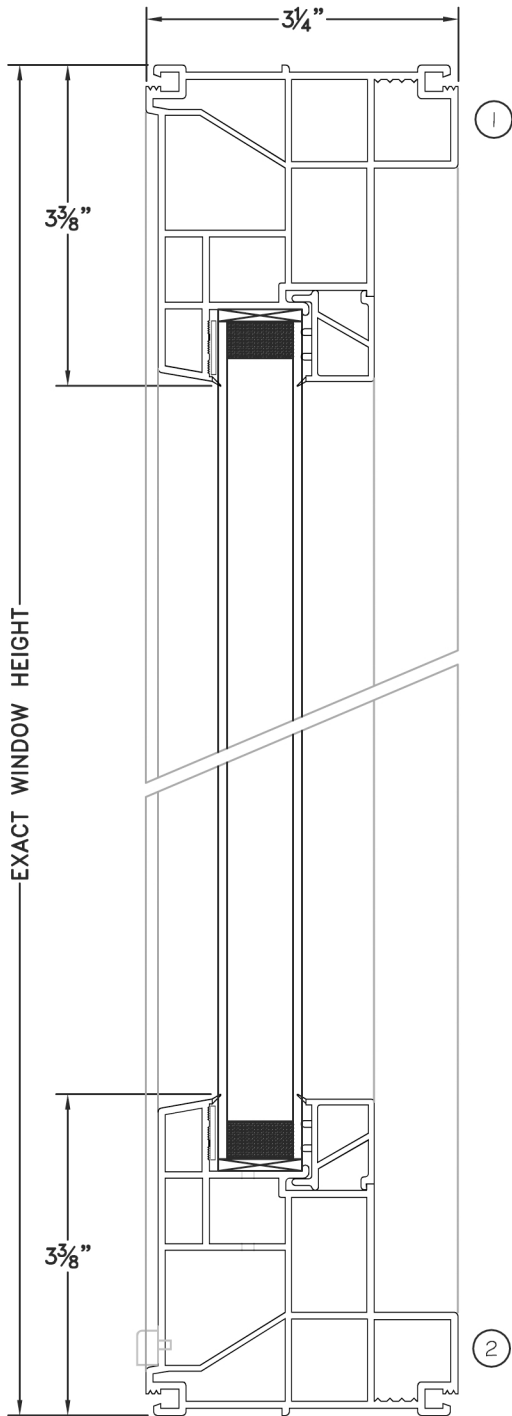

CVP-210 PICTURE / FIXED REPLACEMENT FULLY WELDED VINYL WINDOW

SCALE: 1:2

TOP VIEW

SIDE VIEW

ELEVATION
SCALE: NTS