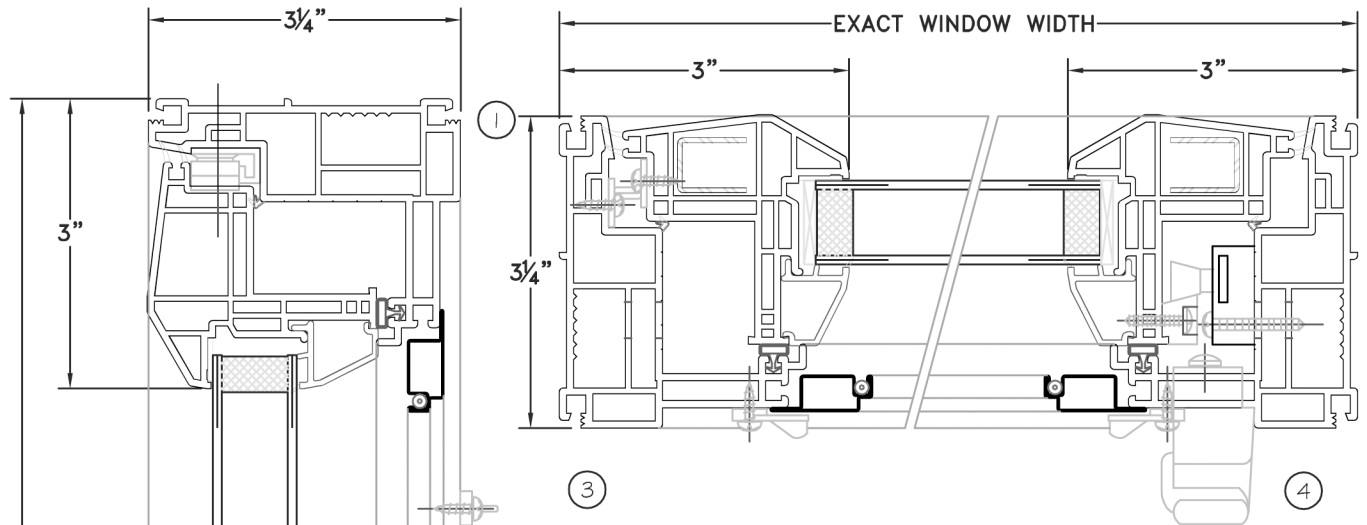

CVC-235 CASEMENT REPLACEMENT FULLY WELDED VINYL WINDOW

SCALE: 1:2

TOP VIEW

SIDE VIEW